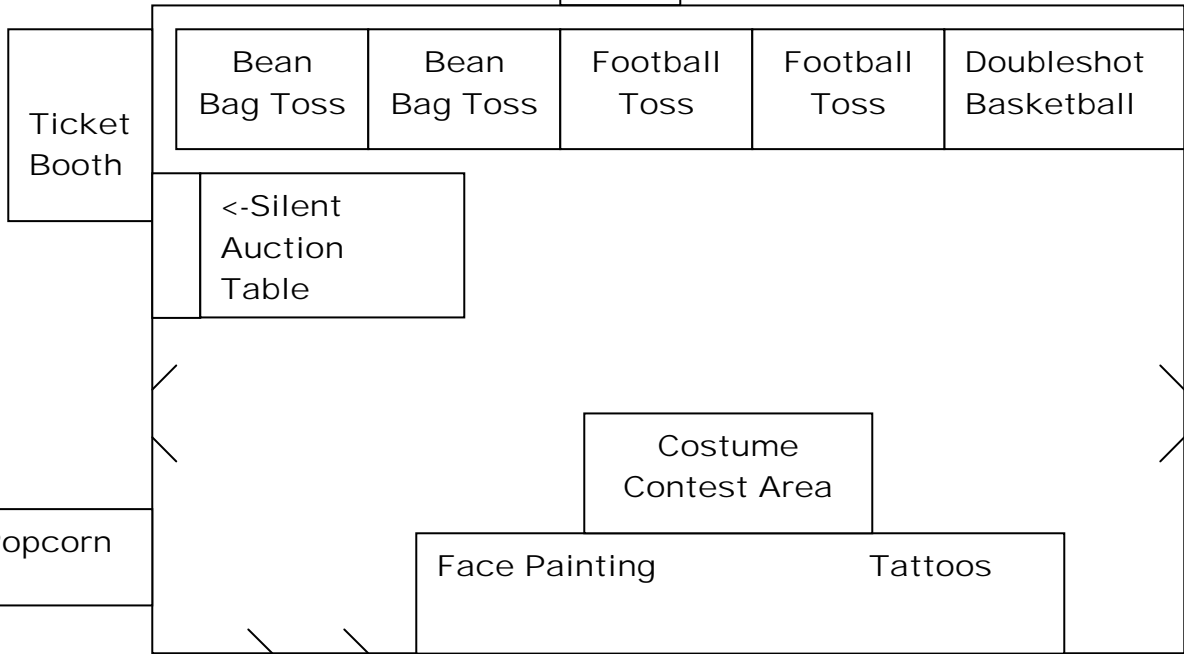

Jonesy's
Concessions
\$5 combos!

Gym

Fall Festival Map

Costume Contest at 6:30, 7:30 & 8:30 in the Gym!!!

Need more Tickets? Ticket booths located in front of the gym and at the end of the 1st Grade Hall.

Need First Aid? It is located at the PTA Table in the Kindergarten Hall.

Are you a Volunteer? Please sign in/out at the PTA Table. Thank you!